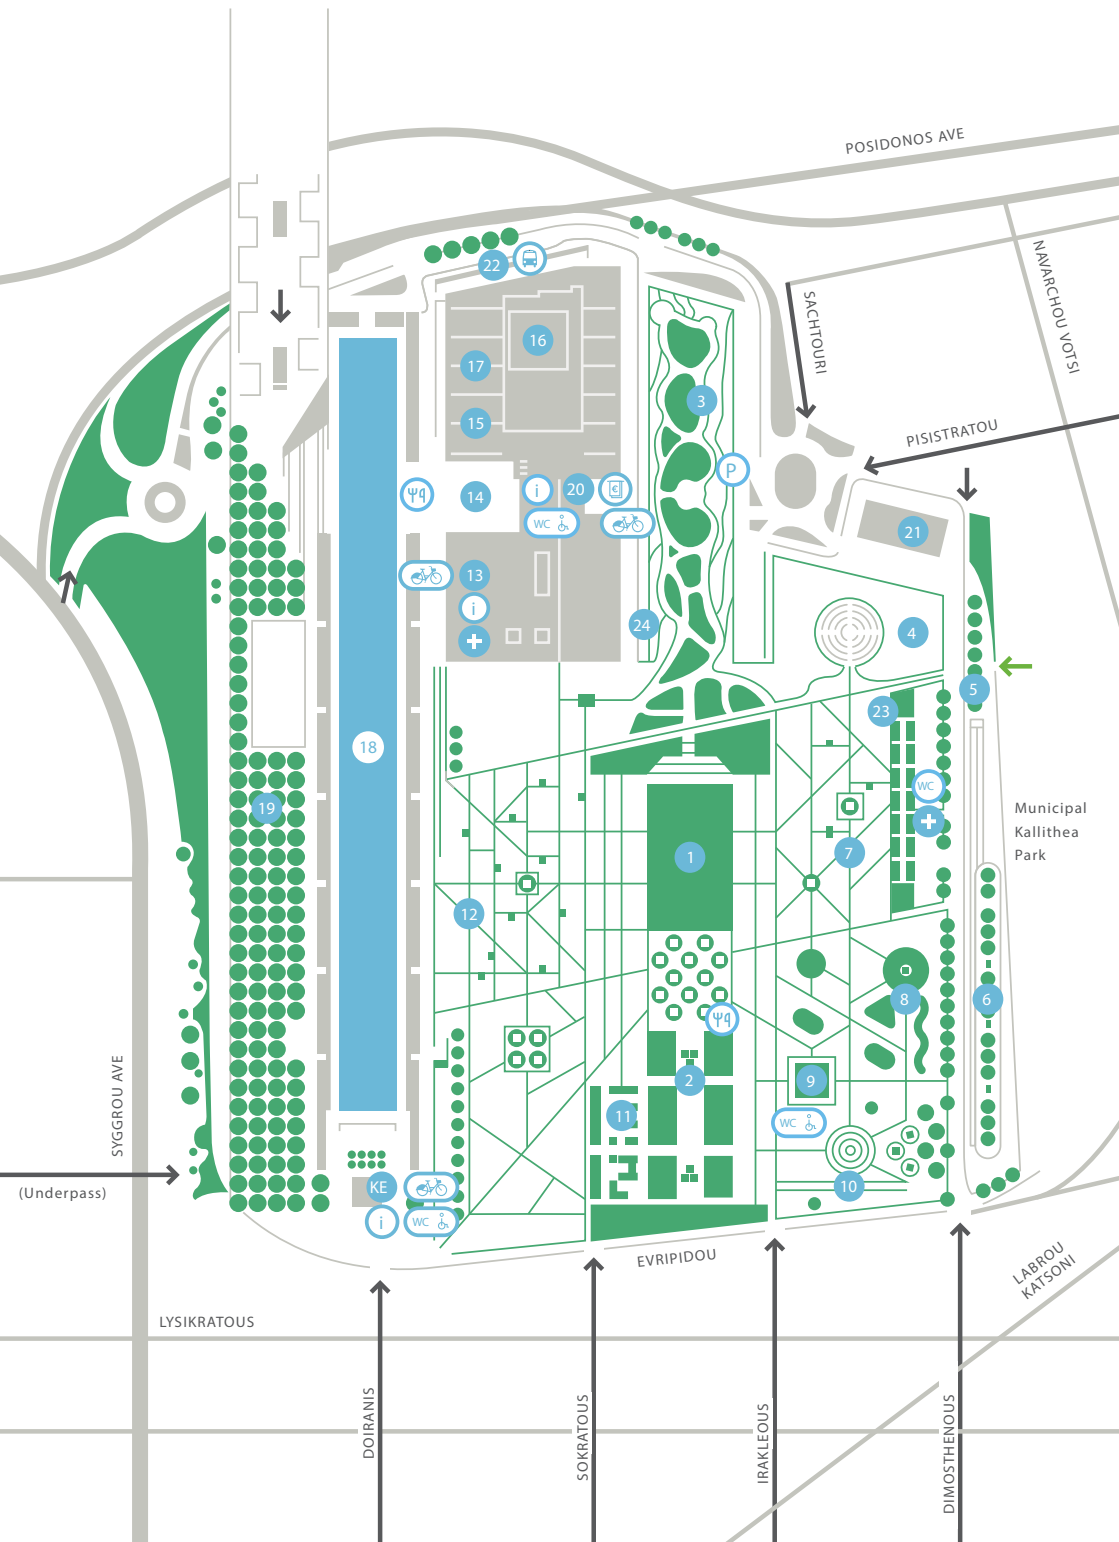

Map

- | | | | |
|----|----------------------------|----|---------------------|
| 1 | Great Lawn | 16 | Lighthouse |
| 2 | Pine Grove | 17 | Panoramic Steps |
| 3 | Southern Walks | 18 | Canal |
| 4 | Labyrinth | 19 | Esplanade |
| 5 | Outdoor Gym | 20 | SNFCC Lobby |
| 6 | Running Track | 21 | Outdoor Parking Lot |
| 7 | Western Walks | 22 | GNO South Wall |
| 8 | Playground | 23 | Vegetable Garden |
| 9 | Park Kiosk | 24 | Buffer Zone |
| 10 | Water Jets | KE | Visitors Center |
| 11 | Sound Garden | Ψ4 | Food trucks |
| 12 | Mediterranean Garden | | SNFCC Bike Rental |
| 13 | National Library of Greece | | Shuttle Bus Stop |
| 14 | Agora | | First Aid |
| 15 | Greek National Opera | | ATM |